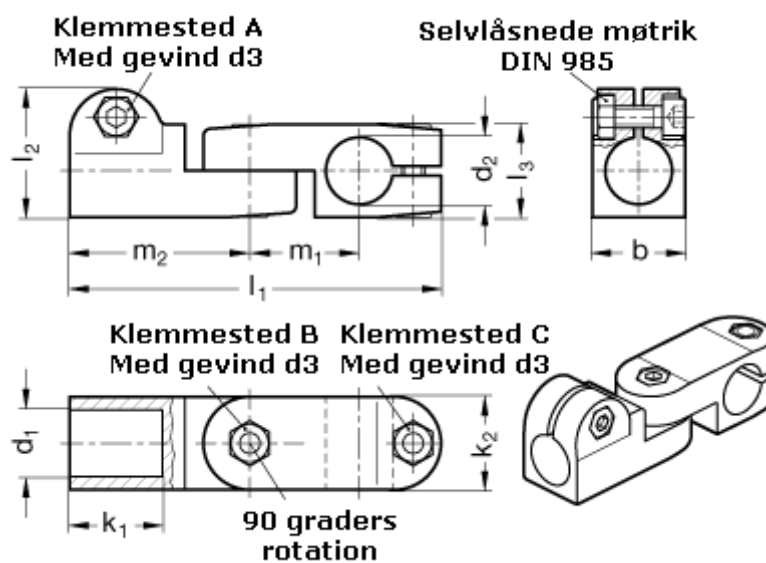

Article number: 20287B18B162BL  
Description: E+G swivel clamp  
GN287-B18-B16-2-BL

## Measures

$b = 25$	$m_1 = 29.5$
$d_1 = B18$	$m_2 = 48.5$
$d_2 = B16$	
$d_3 = M 6$	
$k_1 = 25$	
$k_2 = 25$	
$l_1 = 100$	
$l_2 = 34.5$	